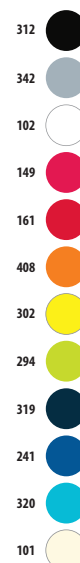

NEW

SOL'S GENOVA 04095

Toile 100
100% coton

Dimensions - 37 x 41 cm

NEW

SOL'S MAJORCA 04097

Toile 180
100% coton

Dimensions - 38 x 42 cm