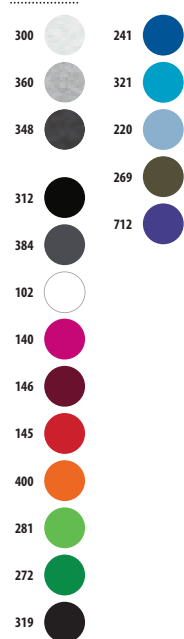

SOL'S SNAKE

47101

Molleton gratté 280

50% coton Ringspun - 50% polyester

A/B	XS	S	M	L	XL	XXL	3XL	4XL*
	66/48	67,5/51	69/54	70,5/57	72/60	73,5/63	75/66	75/69

*Taille disponible sur certaines couleurs

chiné

SOL'S SPIDER