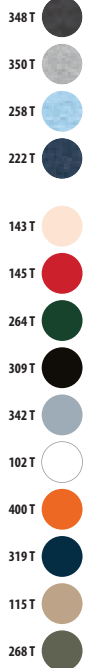

SOL'S MILO
Men 02076
SOL'S MILO
Women 02077

Jersey 155
100% coton issu de l'agriculture
biologique

chiné