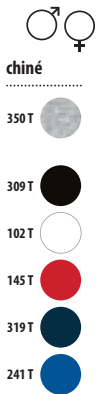

♂		S	M	L	XL	XXL	3XL
	A/B	70/48	72/51	74/54	76/57	78/60	80/63
		16,4 KG		57 X 38 X 32 CM			
	10	100					

♀		S	M	L	XL	XXL
	A/B	62/40	64/43	66/46	68/49	70/52
		6 KG		47 X 32 X 17 CM		
	10	100				

RÉFÉRENCES COULEURS SOLO Group

102 Blanc	145 Rouge	225 Bleu atoll	268 Kaki	285 Mint	309 Noir profond	321 Aqua	400 Orange
136 Rose orchidée	158 Corail	241 Royal	272 Vert prairie	300 Blanc chiné⁽¹⁾	318 Marine	350 Gris chiné⁽²⁾	712 Violet foncé
140 Fuchsia	167 Bordeaux foncé	244 Denim	280 Vert pomme	301 Jaune	319 French marine	384 Gris foncé