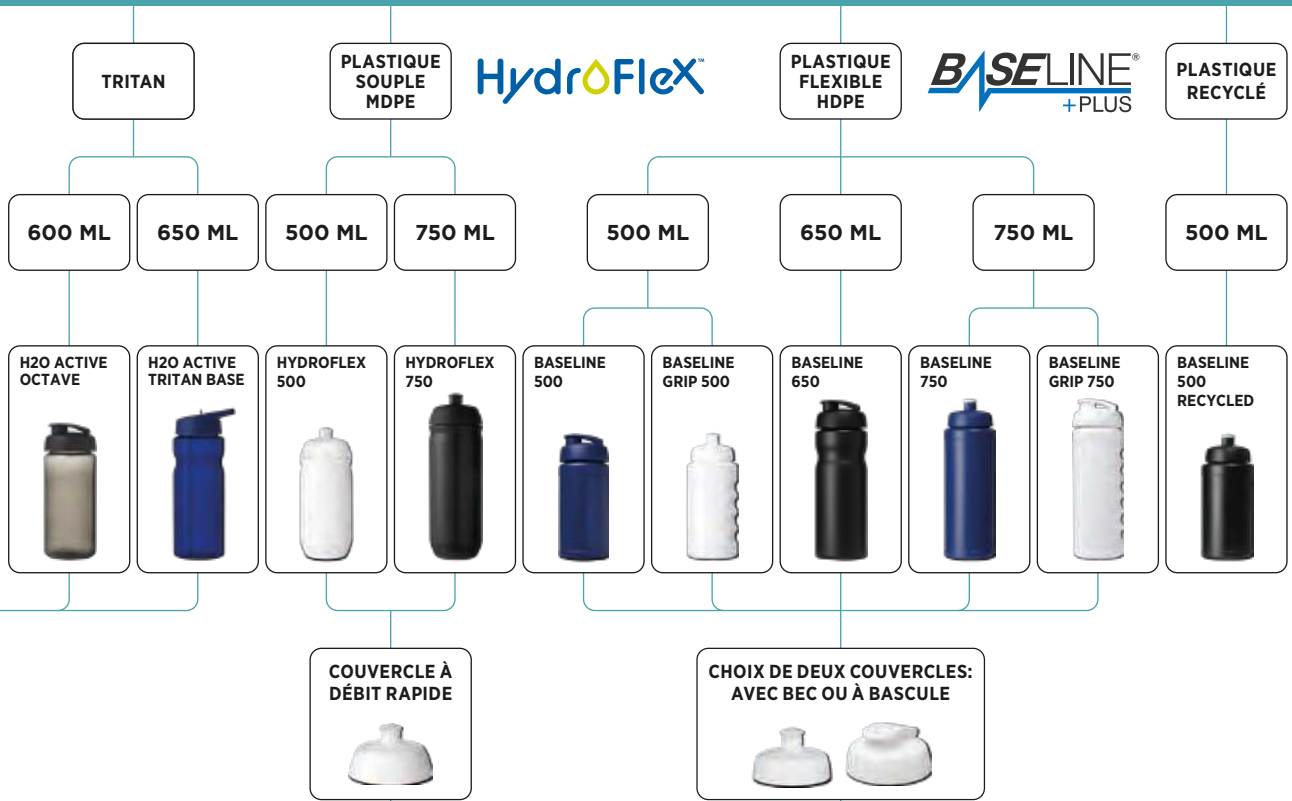

PUIS CHOISISSEZ VOS COULEURS...

COULEURS DE BOUTEILLE:

HF 500 ● ● ● ●

HF 750 ● ● ● ●

500 ● ● ● ● ● ● ● ● ● ●

GRIP 500 ● ● ● ● ● ● ● ●

650 ● ● ● ● ●

750 ● ● ● ● ●

GRIP 750 ● ● ● ● ● ● ●

COULEURS DE COUVERCLES:

● ● ● ● ●
Aqua 7466 Black 288 Blue 288 Green 7481 Lime 380

● ● ● ● ● ●
Orange 158 Pink 225 Purple 2077 Red 2035 White 120 Yellow 120